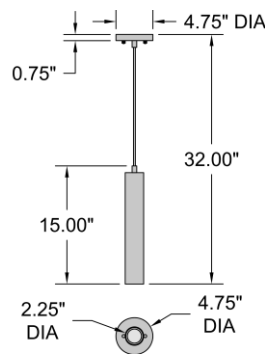

Stock Code: **72026LEDDL-ML**

Collection: Rex

PRODUCT INFORMATION

Base: 72026 Parent: 72026LEDDL
Mounting Type: Ceiling UPC: 641594252316
Finish: Matte Black
Diffuser: N/A

PRODUCT MEASUREMENTS

FIXTURE**	BACKPLATE / CANOPY**
Length:	Length
Width:	Width:
Diameter 2.25"	Diameter: 4.75"
Height: 15"	Height: .75"
Extension:	
Overall Height: 21-137"	

TECHNICAL SPECIFICATIONS

SPECIFICATIONS

Frame Material: Steel
Diffuser Material: Steel
Lamping Type: GU-10 (Replaceable LE Jbox: Standard
Lamping Base: GU-10 Lamp Wattage: 5.5 W
Lamp Quantity: 1 Total Wattage: 5.5 W
Voltage: 120v Lamps Included: Yes

ADDITIONAL NOTES

12 Feet of Black Cord Included

Project Name: _____

Location: _____

Type: _____

Quantity: _____

Notes: _____

LINE DRAWING

IES FILE

In addition to Access Lighting's purchase and warranty terms and conditions, by signing below or placing an order, you agree that you are authorized to bind the entity placing any order and acknowledge the following: All of sizes and measurements are approximate and all images are for illustrative purposes only. In the event of an inconsistency, the "Product Measurements" section controls. There also may be slight differences in the colors and designs compared to the displayed and printed images.